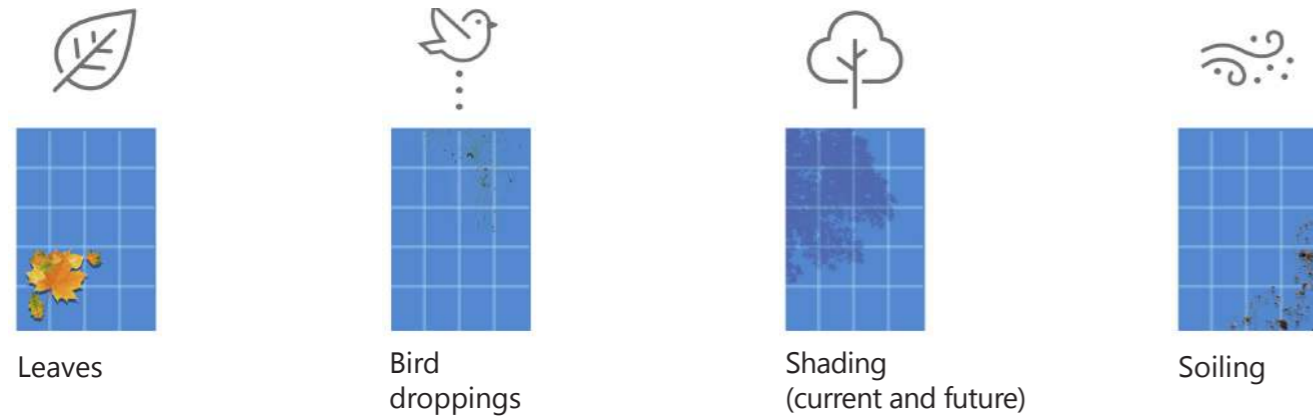

With traditional inverters, the weakest panel reduces the performance of all panels. With SolarEdge, each panel produces the maximum energy, and power losses are eliminated.