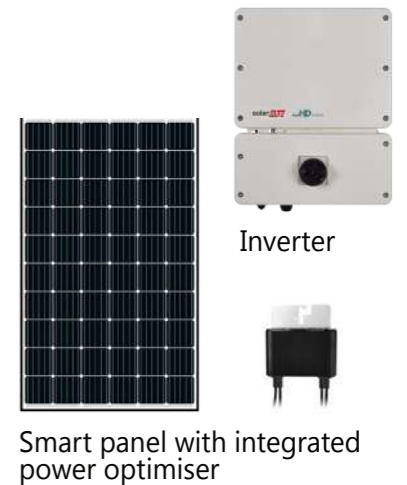

## How Does Solar Energy Work?

- 1 Solar panels convert sunlight into clean DC electricity.
- 2 A solar inverter converts the DC electricity into grid-compliant AC electricity to power the home.
- 3 Utility power is provided when needed e.g. at night or during peak demand periods. Excess electricity can also be exported to the utility for credit or revenue, depending on the available solar scheme.

## Optimise your PV system with SolarEdge

SolarEdge achieves higher PV production than traditional systems. Each SolarEdge solar panel on your roof is integrated with a power optimiser, for maximised output. A smart inverter manages your PV system, and supports future upgrades to extended capabilities such as battery storage, EV charging, and smart energy.