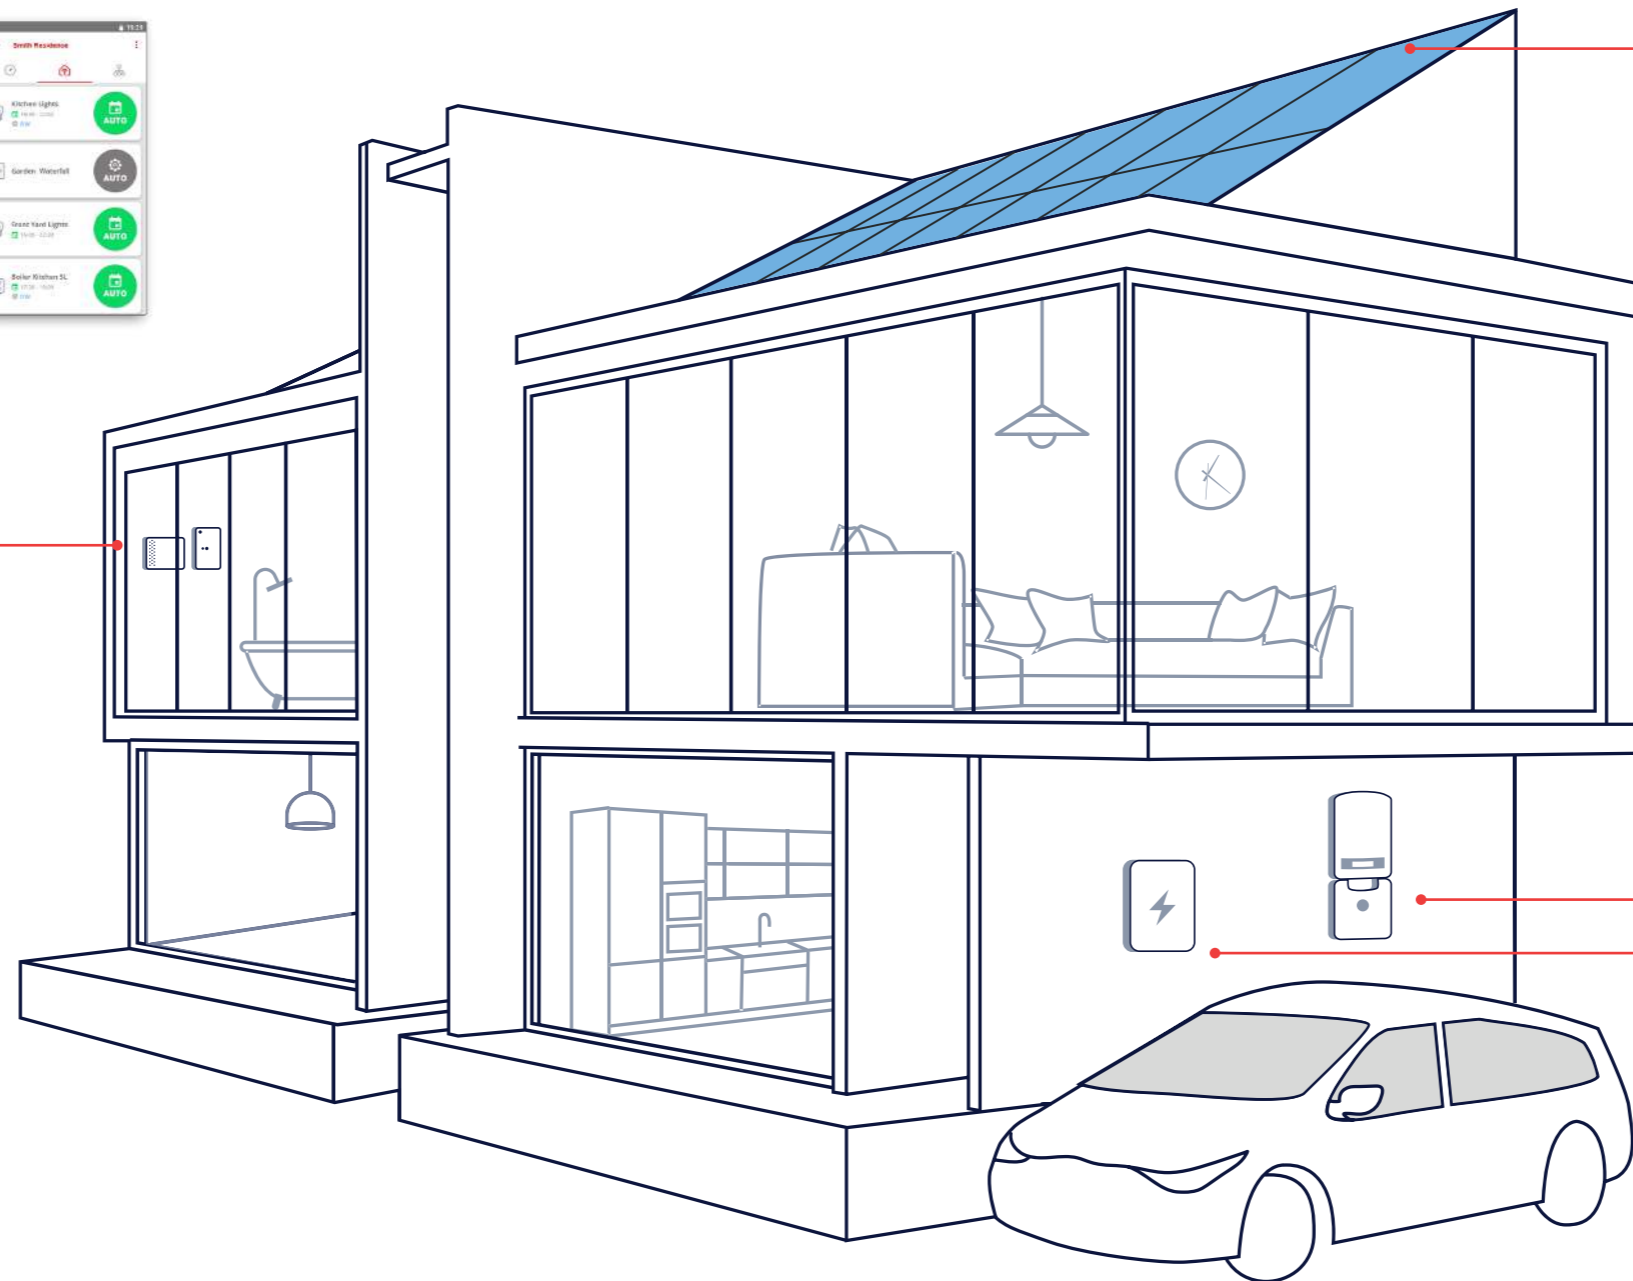

/ The Complete SolarEdge Residential Solution

Smart energy

Utilise excess solar energy to power heat pumps, to heat water, or to power lights and other typical home appliances

Automatic, on-the-go control of your devices via SolarEdge's monitoring platform

Smart panels

Premium SolarEdge smart panels, each integrated with a power optimiser for greater energy harvest

Elegant panel design with a black frame

Excellent reliability, with superior quality control guaranteed by SolarEdge

Power optimiser

Assembled on each SolarEdge smart panel on your roof, for increased panel output, enhanced system safety, and real-time panel information

Can also be installed on third-party panels, converting them into smart panels

Inverter

The brains of the PV system

Efficiently converts DC energy to AC electricity for use in your home and utility grid

Manages system production, battery power, EV charging, and smart energy

Monitoring platform

Free real-time monitoring of every panel in your system

Monitoring of PV production, consumption and self-consumption, smart energy, as well as battery and EV charging levels

Automatic alerts

Access from your mobile device, anytime, anywhere

StorEdge®

Store unused PV energy in batteries for times when solar energy is not available

Use backup power during grid outages

Compatible with

LG Chem RESU 7H/10H batteries