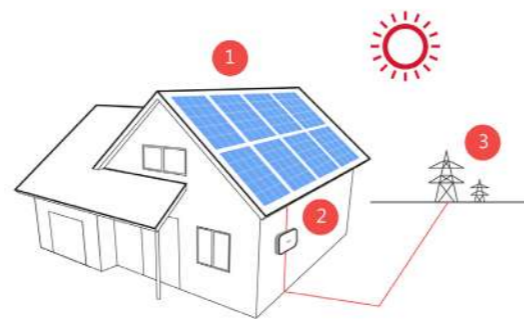

## It will save you money

Power your home with solar energy to reduce your electricity bills or earn revenue, depending on your local solar scheme.

## It's a smart, long-term investment

Install solar to enhance your property value and mitigate the effect of rising electricity costs.

## How Does Solar Energy Work?

- 1 Solar panels convert sunlight into clean DC electricity.
- 2 A solar inverter converts the DC electricity into grid-compliant AC electricity to power the home.
- 3 Utility power is provided when needed e.g. at night or during peak demand periods. Excess electricity can also be exported to the utility for credit or revenue, depending on the available solar scheme.

## Optimise your PV system with SolarEdge

SolarEdge achieves higher PV production than traditional systems. Each SolarEdge solar panel on your roof is integrated with a power optimiser, for maximised output. A smart inverter manages your PV system, and supports future upgrades to extended capabilities such as battery storage, EV charging, and smart energy.