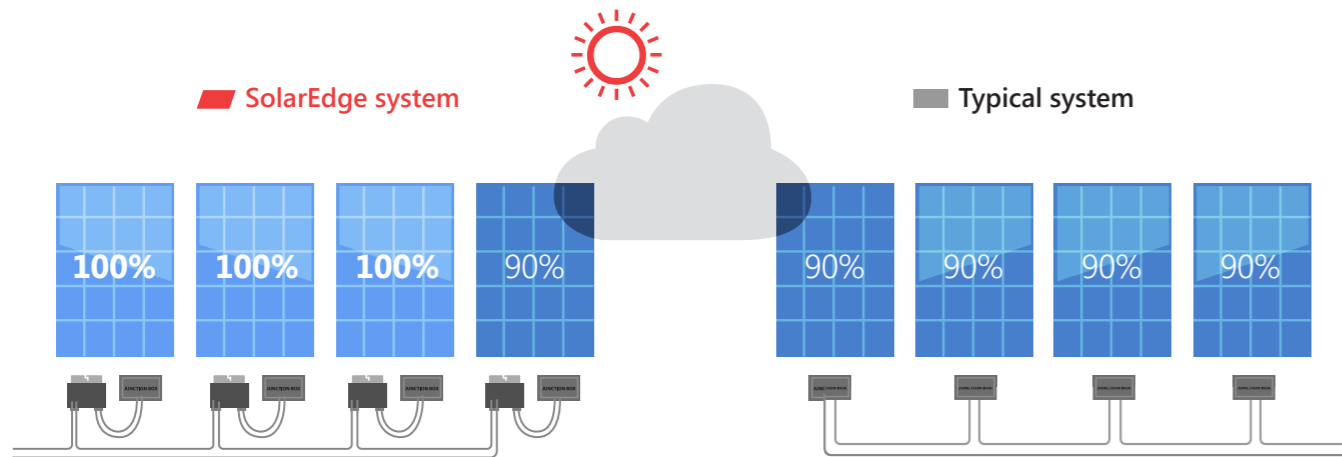

# Why Choose a SolarEdge System to Power Your Home?

## More energy from the sun

More power = more savings on your electricity bill

In a PV system, each panel has an individual maximum power point. Differences between panels introduce power losses and can lead to underperformance of the entire system over time.

With traditional inverters, the weakest panel reduces the performance of all panels. With SolarEdge, each panel produces the maximum energy, and power losses are eliminated.